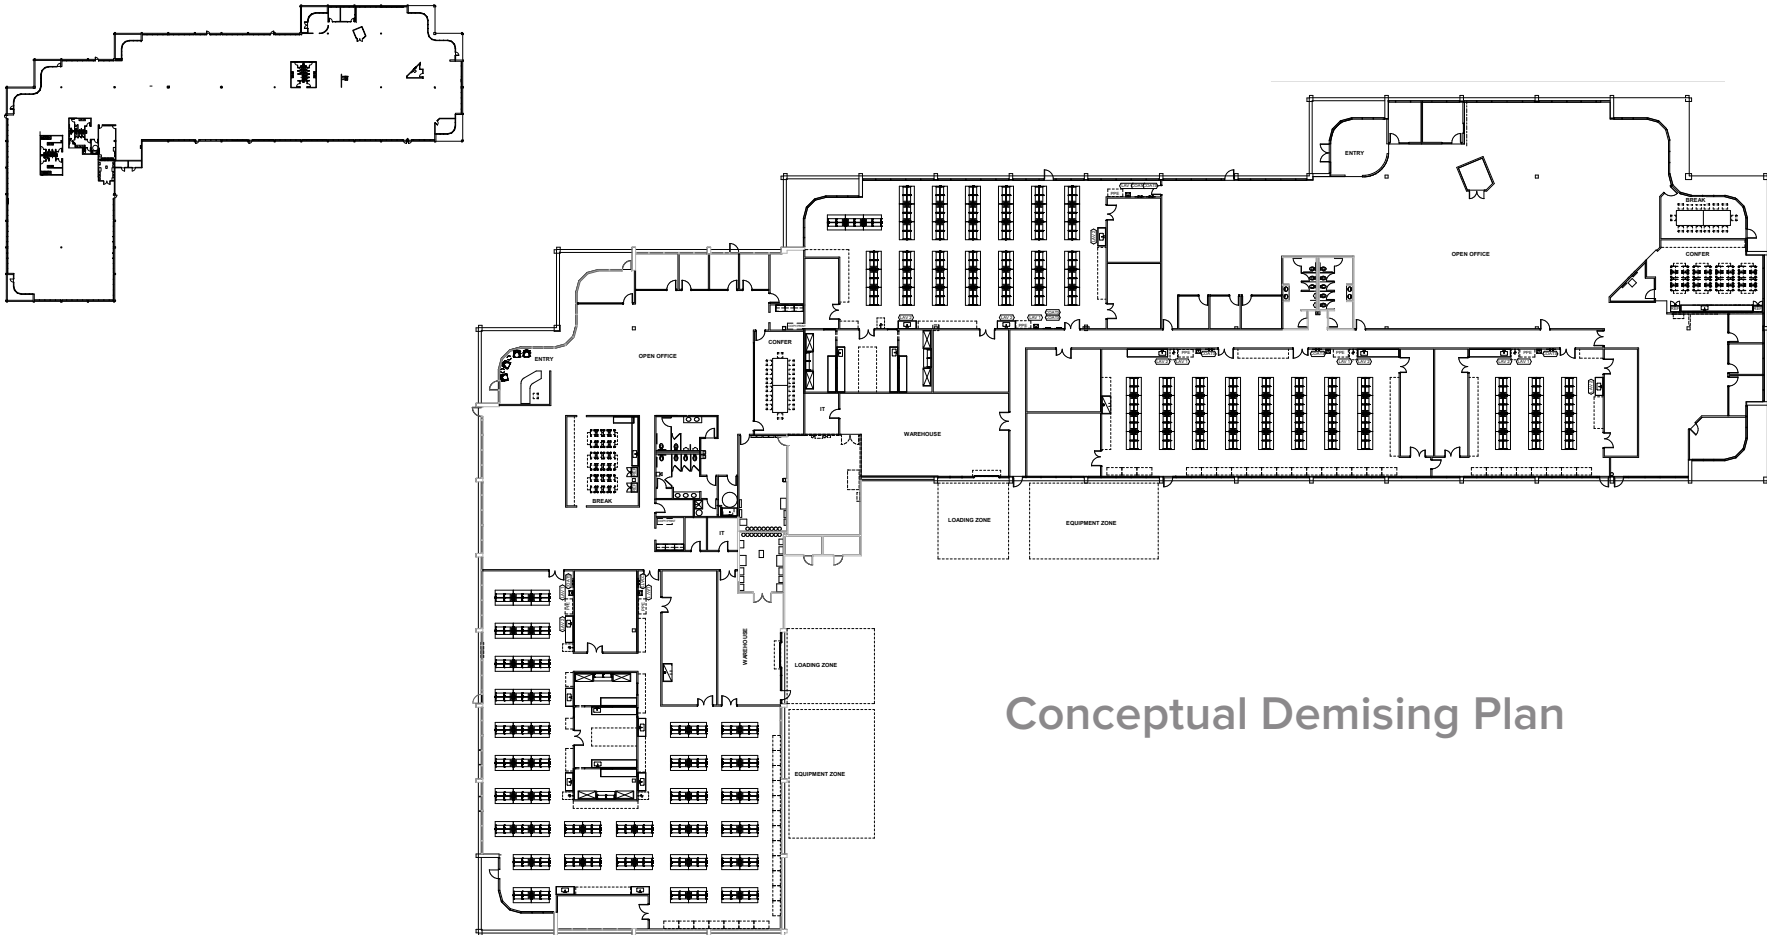

# Available Space

**DISCOVERY**  
**5** 2400  
Perimeter Park Dr

59,628 RSF Available (Full Building)

Conceptual Demising Plan