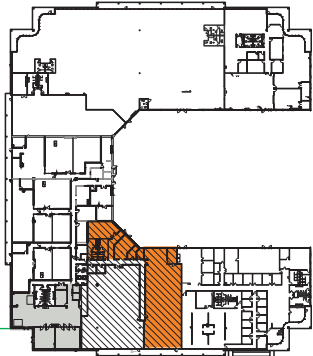

# Available Now

**Suite 270**  
**7,433 RSF Spec Lab**

Key Plan

ELEVATE

- OFFICES**  
(1) STANDARD OFFICE
- CONFERENCE**  
(1) LARGE CONFERENCE  
(6-8 PPL)
- WORKSTATIONS**  
(14) 6' x 6' STATIONS
- LAB**  
3,140 SF
- SUPPORT**  
LAB STORAGE  
SHARED BREAK ROOM  
COPY/WORK ROOM  
ELEC.  
SHARED LOADING DOCK  
RESTROOMS