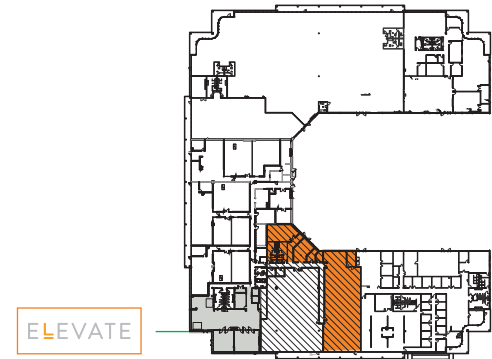

Available Now

Suite 270
7,433 RSF Fitted Lab

Key Plan

OFFICES
(1) STANDARD OFFICE

CONFERENCE
(1) LARGE CONFERENCE
(6-8 PPL)

WORKSTATIONS
(14) 6' x 6' STATIONS

LAB
3,140 SF

SUPPORT
LAB STORAGE
SHARED BREAK ROOM
COPY/WORK ROOM
ELEC.
SHARED LOADING DOCK
RESTROOMS